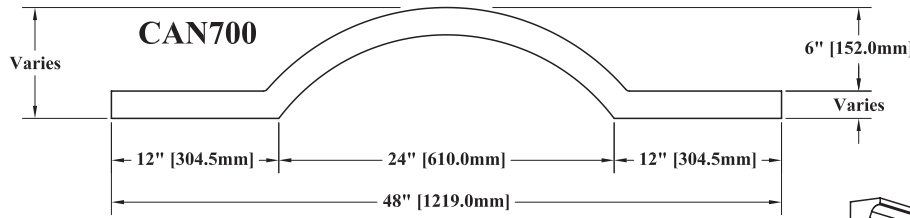

**Canopy Styles**

*Below Canopy Styles have been drawn using Canopy Molding #2179.*

► **For PRICING** ► See Section **N.10** in our Wholesale Pricing Catalog.

Canopy Styles

Below Canopy Styles have been drawn using Canopy Molding #2179.

► For PRICING ► See Section N.10 in our Wholesale Pricing Catalog.

N

**Canopy Molding with Matching Crown Molding**

**Matching Crown Molding**

**Curved Canopy Molding**

**Straight Canopy Molding**

**#2702**  
 PC: M101 + 2 Assembly Fees  
 Sq Ft: 4.12  
 Price Class applies to straight stock molding only  
 Three pieces, assembled by WalzCraft.

### Sizes / Dimensions

1	Customer Specified Relative Dimensions	<p>Please specify dimensions for:</p> <ul style="list-style-type: none"> <li>• Overall Width &amp; Height</li> <li>• Width of Center Opening</li> <li>• Width of the Flat Portion on the Left &amp; Right Sides</li> <li>• Canopy Rise or Arch Radius</li> </ul> <div style="text-align: center;"> </div> <p>You will be provided with a CAD drawing for final approval prior to proceeding with your order.</p>
---	--	--