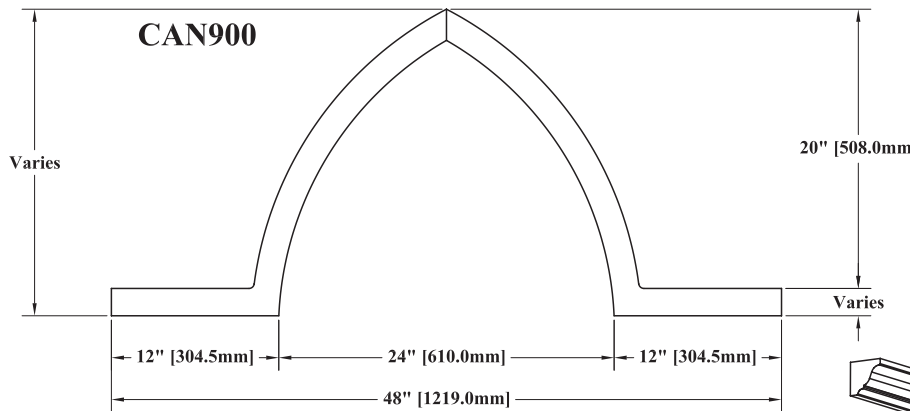

**Canopy Styles**

*Below Canopy Styles have been drawn using Canopy Molding #2179.*

► **For PRICING** ► See Section **N.10** in our Wholesale Pricing Catalog.

Canopy Styles

Below Canopy Styles have been drawn using Canopy Molding #2179.

► For PRICING ► See Section N.10 in our Wholesale Pricing Catalog.

N

**Canopy Molding with Matching Crown Molding**

**Matching Crown Molding**

**Curved Canopy Molding**

**Straight Canopy Molding**

**#2702**  
 PC: M101 + 2 Assembly Fees  
 Sq Ft: 4.12  
 Price Class applies to straight stock molding only  
 Three pieces, assembled by WalzCraft.