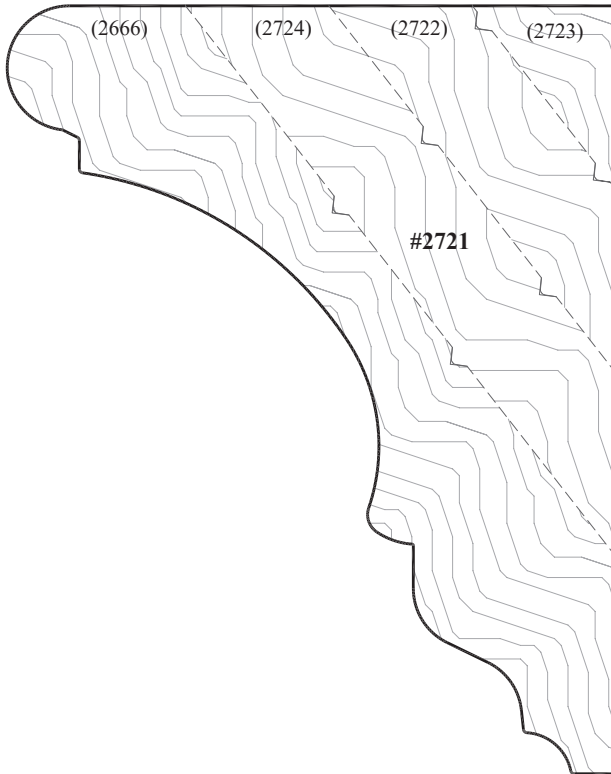

Straight
Canopy Molding

#2721
PC: M103 + 3 Assembly Fees
Sq Ft: 8.17
Price Class applies to straight
stock molding only
*Four pieces,
assembled by
WalzCraft.*

N

► For PRICING ► See Section N.10 in our Wholesale Pricing Catalog.