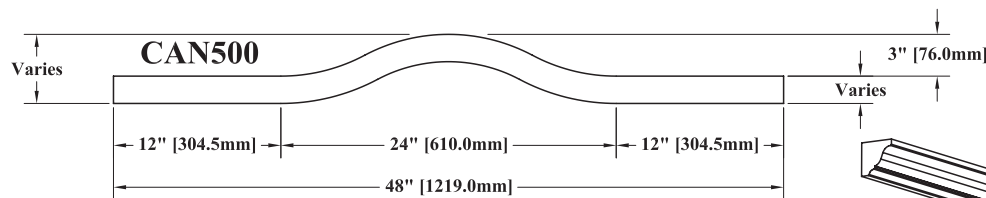

**Canopy Styles**

*Below Canopy Styles have been drawn using Canopy Molding #2179.*

► **For PRICING** ► See Section **N.10** in our Wholesale Pricing Catalog.

Canopy Styles

Below Canopy Styles have been drawn using Canopy Molding #2179.

► For PRICING ► See Section N.10 in our Wholesale Pricing Catalog.

N

**Canopy Molding with Matching Crown Molding**

**Matching Crown Molding**

**Curved Canopy Molding**

**Straight Canopy Molding**

**#2702**  
 PC: M101 + 2 Assembly Fees  
 Sq Ft: 4.12  
 Price Class applies to straight stock molding only  
 Three pieces, assembled by WalzCraft.