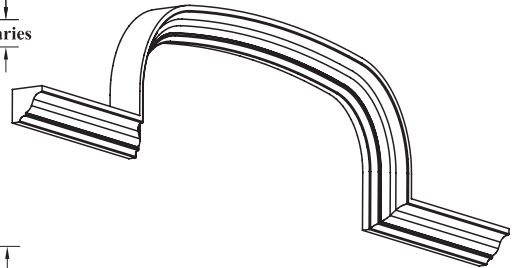

**Canopy Styles**

*Below Canopy Styles have been drawn using Canopy Molding #2179.*

► **For PRICING** ► See Section **N.10** in our Wholesale Pricing Catalog.

Canopy Styles

Below Canopy Styles have been drawn using Canopy Molding #2179.

► For PRICING ► See Section N.10 in our Wholesale Pricing Catalog.

N

**Canopy Molding with Matching Crown Molding**

**Matching Crown Molding**

**Curved Canopy Molding**

**Straight Canopy Molding**

**#2702**  
 PC: M101 + 2 Assembly Fees  
 Sq Ft: 4.12  
 Price Class applies to straight stock molding only  
 Three pieces, assembled by WalzCraft.

**Matching Crown Molding**

**Curved or Straight Canopy Molding**

**Matching Crown Molding**

**Curved or Straight Canopy Molding**

**Matching Crown Molding**

**Curved Canopy Molding**

**Straight Canopy Molding**