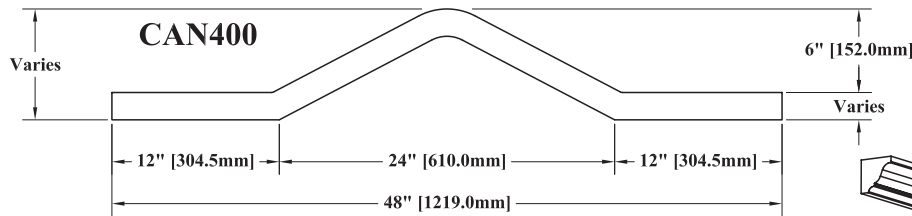

**Canopy Styles**

*Below Canopy Styles have been drawn using Canopy Molding #2179.*

► **For PRICING** ► See Section **N.10** in our Wholesale Pricing Catalog.

Canopy Styles

Below Canopy Styles have been drawn using Canopy Molding #2179.

► For PRICING ► See Section N.10 in our Wholesale Pricing Catalog.

N

**Canopy Molding with Matching Crown Molding**

**Matching Crown Molding**

**Curved Canopy Molding**

**Straight Canopy Molding**

**#2702**  
 PC: M101 + 2 Assembly Fees  
 Sq Ft: 4.12  
 Price Class applies to straight stock molding only  
 Three pieces, assembled by WalzCraft.