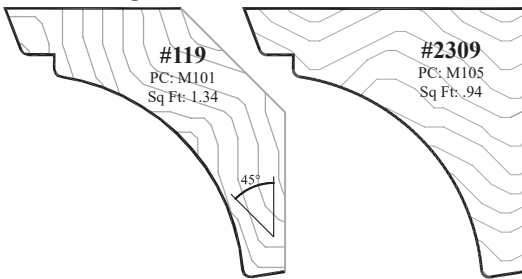

**Canopy Styles**

*Below Canopy Styles have been drawn using Canopy Molding #2179.*

► **For PRICING** ► See Section **N.10** in our Wholesale Pricing Catalog.

Canopy Styles

Below Canopy Styles have been drawn using Canopy Molding #2179.

► For PRICING ► See Section N.10 in our Wholesale Pricing Catalog.

N

**Canopy Molding with Matching Crown Molding**

**Matching Crown Molding**

**Curved Canopy Molding**

**Straight Canopy Molding**

**#2702**  
 PC: M101 + 2 Assembly Fees  
 Sq Ft: 4.12  
 Price Class applies to straight stock molding only  
 Three pieces, assembled by WalzCraft.

**Matching Crown Molding**

**Curved or Straight Canopy Molding**

**Matching Crown Molding**

**Curved or Straight Canopy Molding**

**Matching Crown Molding**

**Curved Canopy Molding**

**Straight Canopy Molding**

**#2705**  
 PC: M101 + 2 Assembly Fees  
 Sq Ft: 4.29  
 Price Class applies to straight stock molding only  
 Three pieces, assembled by WalzCraft.

► **For PRICING** ► See Section **N.10** in our Wholesale Pricing Catalog.