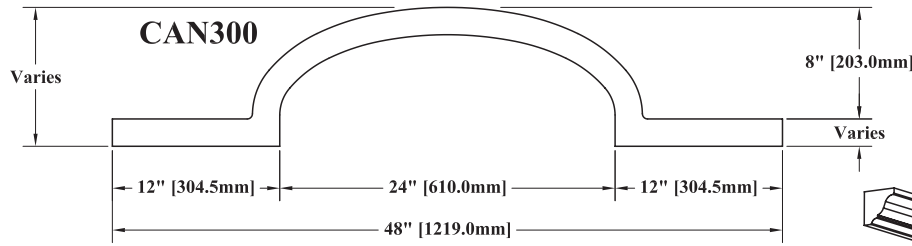

**Canopy Styles**

*Below Canopy Styles have been drawn using Canopy Molding #2179.*

► **For PRICING** ► See Section **N.10** in our Wholesale Pricing Catalog.

Canopy Styles

Below Canopy Styles have been drawn using Canopy Molding #2179.

► For PRICING ► See Section N.10 in our Wholesale Pricing Catalog.

N

**Canopy Molding with Matching Crown Molding**

**Matching Crown Molding**

**Curved Canopy Molding**

**Straight Canopy Molding**

**#2702**  
 PC: M101 + 2 Assembly Fees  
 Sq Ft: 4.12  
 Price Class applies to straight stock molding only  
 Three pieces, assembled by WalzCraft.