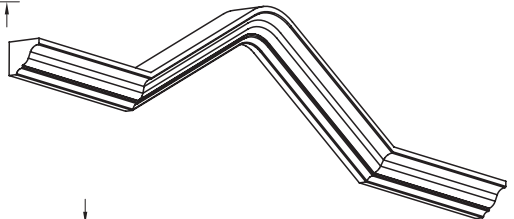

**Canopy Styles**

*Below Canopy Styles have been drawn using Canopy Molding #2179.*

► **For PRICING** ► See Section **N.10** in our Wholesale Pricing Catalog.

Canopy Styles

Below Canopy Styles have been drawn using Canopy Molding #2179.

► For PRICING ► See Section N.10 in our Wholesale Pricing Catalog.

N

**Canopy Molding with Matching Crown Molding**

**Matching Crown Molding**

**Curved Canopy Molding**

**Straight Canopy Molding**

**#2702**  
 PC: M101 + 2 Assembly Fees  
 Sq Ft: 4.12  
 Price Class applies to straight stock molding only  
 Three pieces, assembled by WalzCraft.

**Matching Crown Molding**

**Curved or Straight Canopy Molding**

**Matching Crown Molding**

**Curved or Straight Canopy Molding**

**Matching Crown Molding**

**Curved Canopy Molding**

**Straight Canopy Molding**