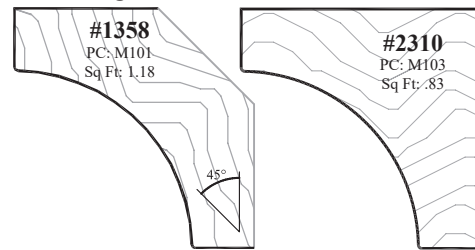

Matching Crown Molding

Curved or Straight Canopy Molding