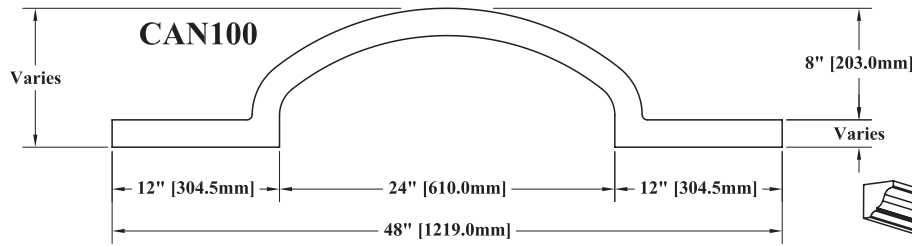

**Canopy Styles**

*Below Canopy Styles have been drawn using Canopy Molding #2179.*

► **For PRICING** ► See Section **N.10** in our Wholesale Pricing Catalog.

Canopy Styles

Below Canopy Styles have been drawn using Canopy Molding #2179.

► For PRICING ► See Section N.10 in our Wholesale Pricing Catalog.

N

**Canopy Molding with Matching Crown Molding**

**Matching Crown Molding**

**Curved Canopy Molding**

**Straight Canopy Molding**

**#2702**  
 PC: M101 + 2 Assembly Fees  
 Sq Ft: 4.12  
 Price Class applies to straight stock molding only  
 Three pieces, assembled by WalzCraft.