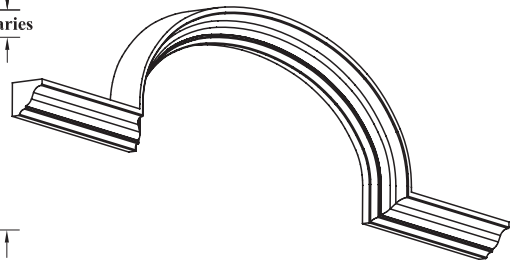

**Canopy Styles**

*Below Canopy Styles have been drawn using Canopy Molding #2179.*

► **For PRICING** ► See Section **N.10** in our Wholesale Pricing Catalog.

Canopy Styles

Below Canopy Styles have been drawn using Canopy Molding #2179.

► For PRICING ► See Section N.10 in our Wholesale Pricing Catalog.

N

**Canopy Molding with Matching Crown Molding**

**Matching Crown Molding**

**Curved Canopy Molding**

**Straight Canopy Molding**

**#2702**  
 PC: M101 + 2 Assembly Fees  
 Sq Ft: 4.12  
 Price Class applies to straight stock molding only  
 Three pieces, assembled by WalzCraft.

**Matching Crown Molding**

**Curved or Straight Canopy Molding**

**Matching Crown Molding**

**Curved or Straight Canopy Molding**

**Matching Crown Molding**

**Curved Canopy Molding**

**Straight Canopy Molding**