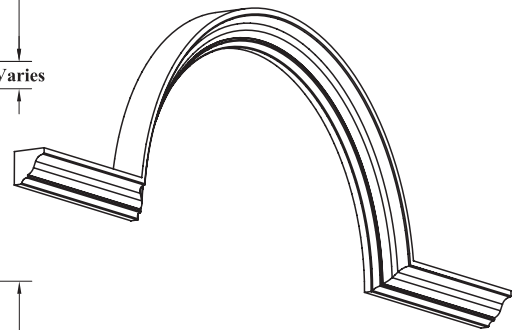

**Canopy Styles**

*Below Canopy Styles have been drawn using Canopy Molding #2179.*

► **For PRICING** ► See Section **N.10** in our Wholesale Pricing Catalog.

Canopy Styles

Below Canopy Styles have been drawn using Canopy Molding #2179.

► For PRICING ► See Section N.10 in our Wholesale Pricing Catalog.

N

**Canopy Molding with Matching Crown Molding**

**Matching Crown Molding**

**Curved Canopy Molding**

**Straight Canopy Molding**

**#2702**  
 PC: M101 + 2 Assembly Fees  
 Sq Ft: 4.12  
 Price Class applies to straight stock molding only  
 Three pieces, assembled by WalzCraft.

**Matching Crown Molding**

**Curved or Straight Canopy Molding**

**Matching Crown Molding**

**Curved or Straight Canopy Molding**

**Matching Crown Molding**

**Curved Canopy Molding**

**Straight Canopy Molding**