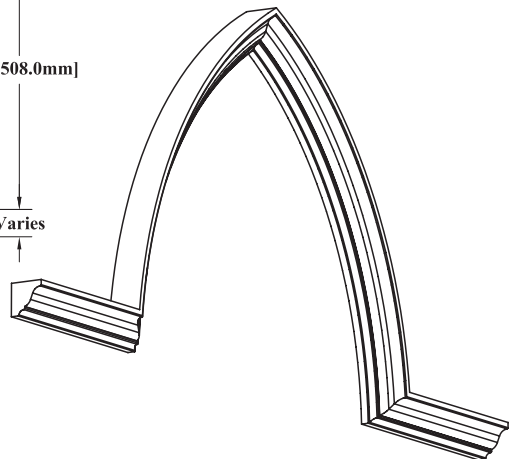

**Canopy Styles**

*Below Canopy Styles have been drawn using Canopy Molding #2179.*

► **For PRICING** ► See Section **N.10** in our Wholesale Pricing Catalog.

Canopy Styles

Below Canopy Styles have been drawn using Canopy Molding #2179.

► For PRICING ► See Section N.10 in our Wholesale Pricing Catalog.

N

**Canopy Molding with Matching Crown Molding**

**Matching Crown Molding**

**Curved Canopy Molding**

**Straight Canopy Molding**

**#2702**  
 PC: M101 + 2 Assembly Fees  
 Sq Ft: 4.12  
 Price Class applies to straight stock molding only  
 Three pieces, assembled by WalzCraft.