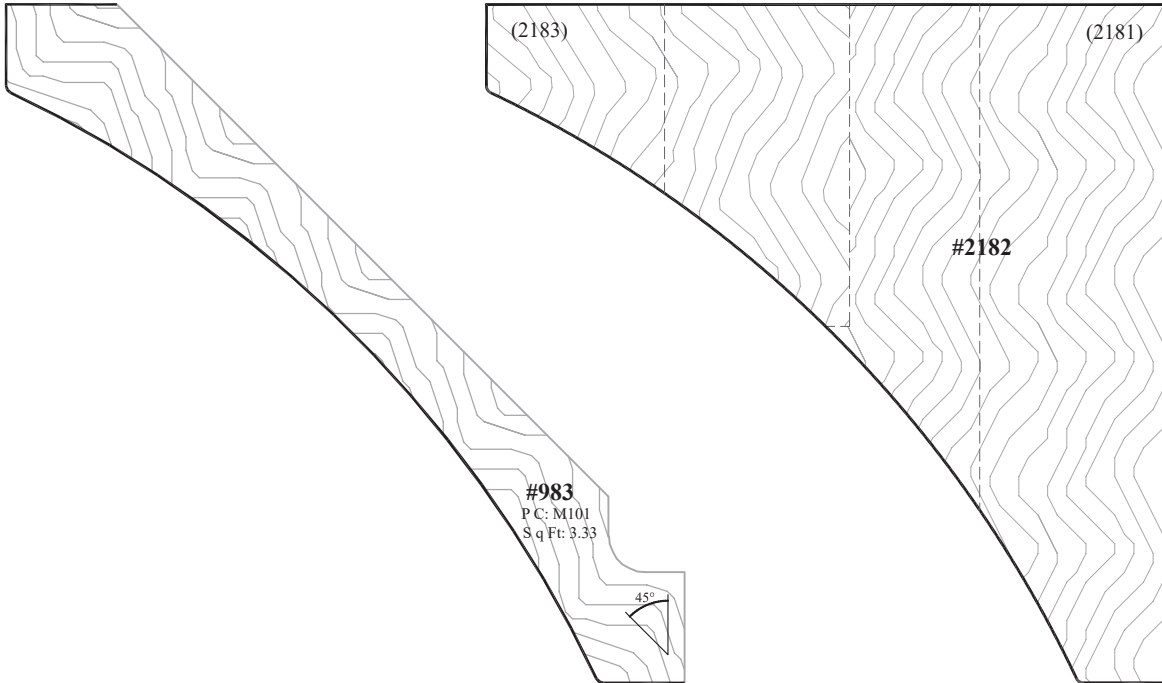

Canopy Molding with Matching Crown Molding

Matching
Crown
Molding

Curved
Canopy Molding