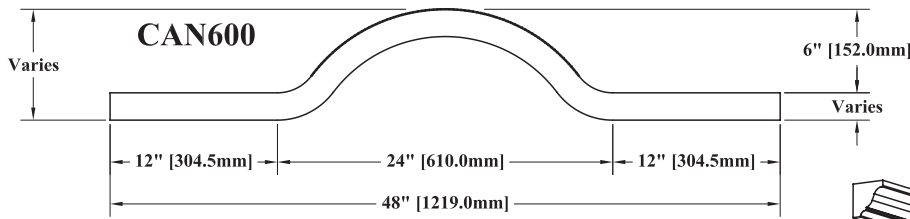

**Canopy Styles**

*Below Canopy Styles have been drawn using Canopy Molding #2179.*

► **For PRICING** ► See Section **N.10** in our Wholesale Pricing Catalog.

Canopy Styles

Below Canopy Styles have been drawn using Canopy Molding #2179.

► For PRICING ► See Section N.10 in our Wholesale Pricing Catalog.

N

**Canopy Molding with Matching Crown Molding**

**Matching Crown Molding**

**Curved Canopy Molding**

**Straight Canopy Molding**

**#2702**  
 PC: M101 + 2 Assembly Fees  
 Sq Ft: 4.12  
 Price Class applies to straight stock molding only  
 Three pieces, assembled by WalzCraft.

### Sizes / Dimensions

1	Customer Specified Relative Dimensions	<p>Please specify dimensions for:</p> <ul style="list-style-type: none"> <li>• Overall Width &amp; Height</li> <li>• Width of Center Opening</li> <li>• Width of the Flat Portion on the Left &amp; Right Sides</li> <li>• Canopy Rise or Arch Radius</li> </ul> <div style="text-align: center;"> </div> <p>You will be provided with a CAD drawing for final approval prior to proceeding with your order.</p>
---	--	--