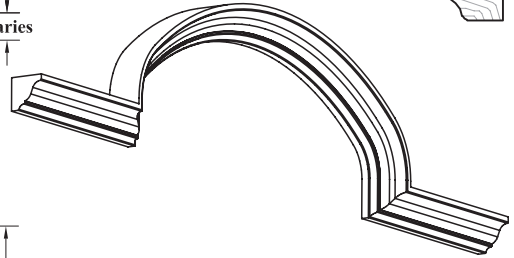

**Canopy Styles**

*Below Canopy Styles have been drawn using Canopy Molding #2179.*

► **For PRICING** ► See Section **N.10** in our Wholesale Pricing Catalog.

Canopy Styles

Below Canopy Styles have been drawn using Canopy Molding #2179.

► For PRICING ► See Section N.10 in our Wholesale Pricing Catalog.

N

**Canopy Molding with Matching Crown Molding**

**Matching Crown Molding**

**Curved Canopy Molding**

**Straight Canopy Molding**

**#2702**  
 PC: M101 + 2 Assembly Fees  
 Sq Ft: 4.12  
 Price Class applies to straight stock molding only  
 Three pieces, assembled by WalzCraft.

**Matching Crown Molding**

**Curved or Straight Canopy Molding**

**Matching Crown Molding**

**Curved or Straight Canopy Molding**

**Matching Crown Molding**

**Curved Canopy Molding**

**Straight Canopy Molding**