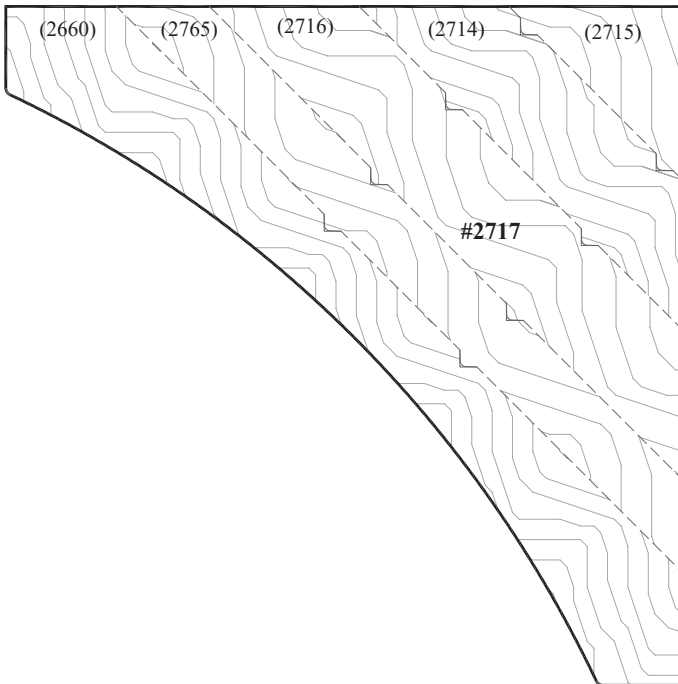

Straight
Canopy Molding