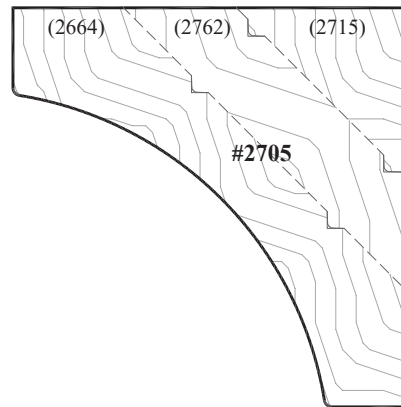

► For PRICING ► See Section N.10 in our Wholesale Pricing Catalog.

N

**Canopy Molding with Matching Crown Molding**

**Matching Crown Molding**

**Curved Canopy Molding**

**Straight Canopy Molding**

**#2702**  
 PC: M101 + 2 Assembly Fees  
 Sq Ft: 4.12  
 Price Class applies to straight stock molding only  
 Three pieces, assembled by WalzCraft.

**Matching Crown Molding**

**Curved or Straight Canopy Molding**

**Matching Crown Molding**

**Curved or Straight Canopy Molding**

**Matching Crown Molding**

**Curved Canopy Molding**

**Straight Canopy Molding**

**#2705**  
 PC: M101 + 2 Assembly Fees  
 Sq Ft: 4.29  
 Price Class applies to straight stock molding only  
 Three pieces, assembled by WalzCraft.

► **For PRICING** ► See Section **N.10** in our Wholesale Pricing Catalog.