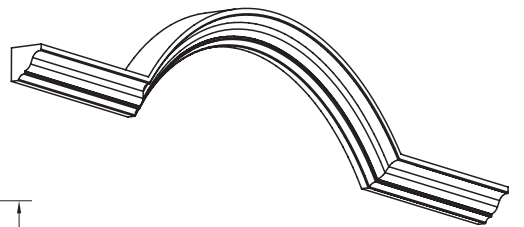

**Canopy Styles**

*Below Canopy Styles have been drawn using Canopy Molding #2179.*

► **For PRICING** ► See Section **N.10** in our Wholesale Pricing Catalog.

Canopy Styles

Below Canopy Styles have been drawn using Canopy Molding #2179.

► For PRICING ► See Section N.10 in our Wholesale Pricing Catalog.

N

**Canopy Molding with Matching Crown Molding**

**Matching Crown Molding**

**Curved Canopy Molding**

**Straight Canopy Molding**

**#2702**  
 PC: M101 + 2 Assembly Fees  
 Sq Ft: 4.12  
 Price Class applies to straight stock molding only  
 Three pieces, assembled by WalzCraft.

**Matching Crown Molding**

**Curved or Straight Canopy Molding**

**Matching Crown Molding**

**Curved or Straight Canopy Molding**

**Matching Crown Molding**

**Curved Canopy Molding**

**Straight Canopy Molding**