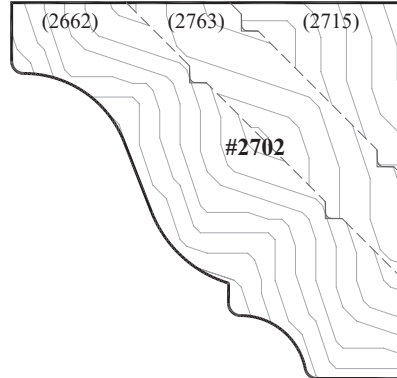

**Canopy Styles**

*Below Canopy Styles have been drawn using Canopy Molding #2179.*

► **For PRICING** ► See Section **N.10** in our Wholesale Pricing Catalog.

Canopy Styles

Below Canopy Styles have been drawn using Canopy Molding #2179.

► For PRICING ► See Section N.10 in our Wholesale Pricing Catalog.

N

**Canopy Molding with Matching Crown Molding**

**Matching Crown Molding**

**Curved Canopy Molding**

**Straight Canopy Molding**

**#2702**  
 PC: M101 + 2 Assembly Fees  
 Sq Ft: 4.12  
 Price Class applies to straight stock molding only  
 Three pieces, assembled by WalzCraft.