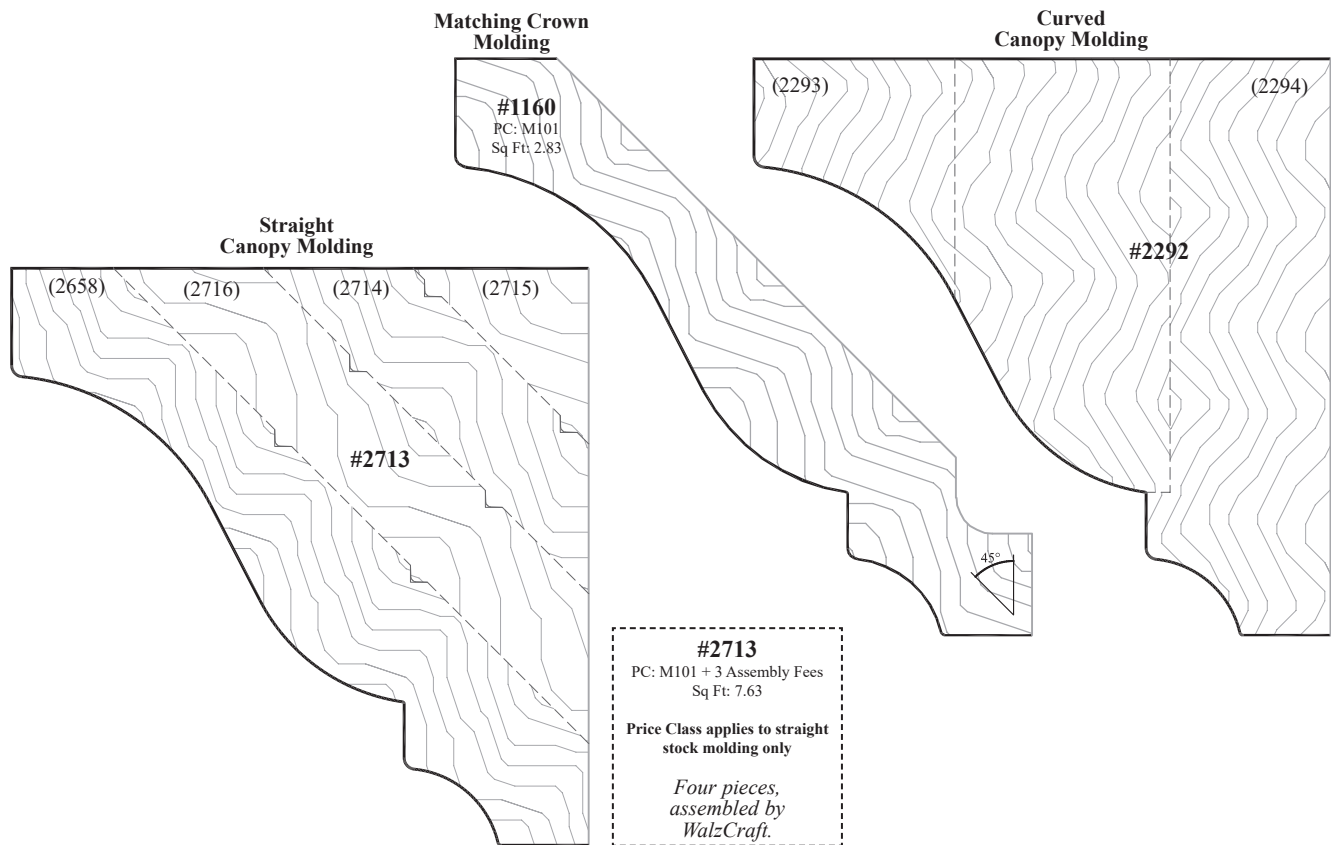

Canopy Molding with Matching Crown Molding

► For PRICING ► See Section N.10 in our Wholesale Pricing Catalog.