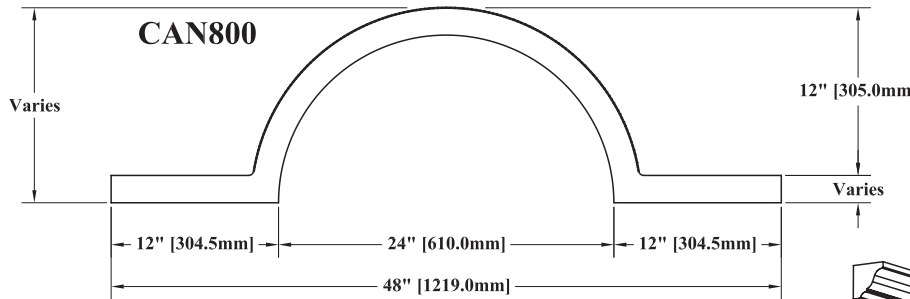

► For PRICING ► See Section N.10 in our Wholesale Pricing Catalog.

N

**Canopy Molding with Matching Crown Molding**

**Matching Crown Molding**

**Curved Canopy Molding**

**Straight Canopy Molding**

**#2702**  
 PC: M101 + 2 Assembly Fees  
 Sq Ft: 4.12  
 Price Class applies to straight stock molding only  
 Three pieces, assembled by WalzCraft.