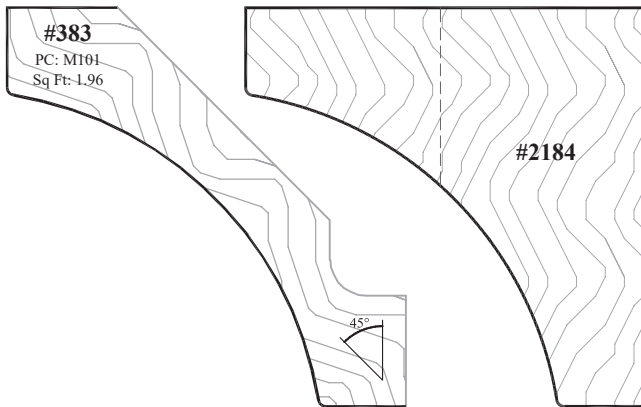

► For PRICING ► See Section N.10 in our Wholesale Pricing Catalog.

N

**Canopy Molding with Matching Crown Molding**

**Matching Crown Molding**

**Curved Canopy Molding**

**Straight Canopy Molding**

**#2702**  
 PC: M101 + 2 Assembly Fees  
 Sq Ft: 4.12  
 Price Class applies to straight stock molding only  
 Three pieces, assembled by WalzCraft.

**Matching Crown Molding**

**Curved or Straight Canopy Molding**

**Matching Crown Molding**

**Curved or Straight Canopy Molding**

**Matching Crown Molding**

**Curved Canopy Molding**

**Straight Canopy Molding**

**#2705**  
 PC: M101 + 2 Assembly Fees  
 Sq Ft: 4.29  
 Price Class applies to straight stock molding only  
 Three pieces, assembled by WalzCraft.

► **For PRICING** ► See Section **N.10** in our Wholesale Pricing Catalog.