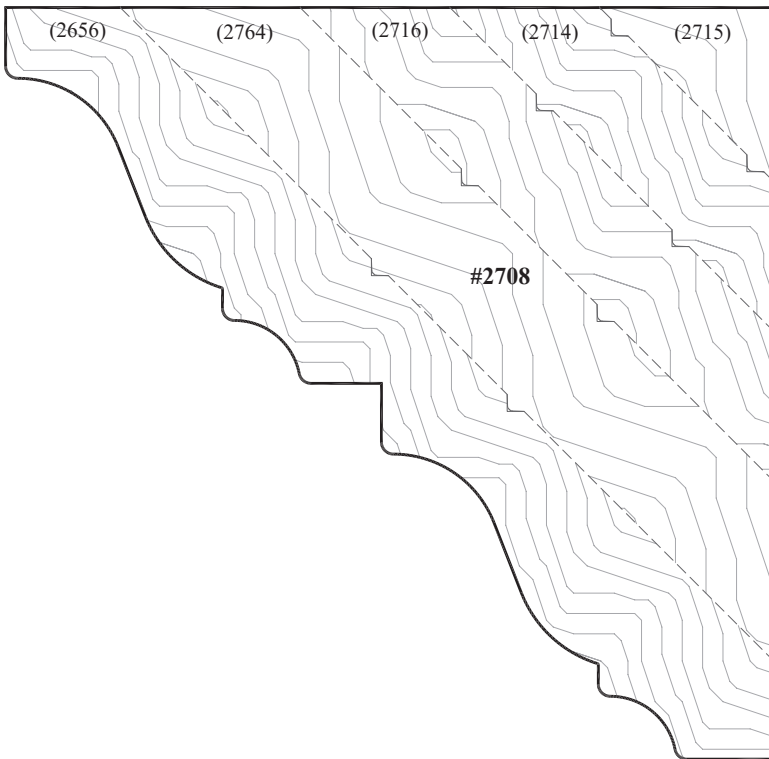

#2708

#2708  
PC: M101 + 4 Assembly Fees  
Sq Ft: 11.75  
Price Class applies to straight  
stock molding only  
*Five pieces,  
assembled by  
WalzCraft.*

► For PRICING ► See Section N.10 in our Wholesale Pricing Catalog.