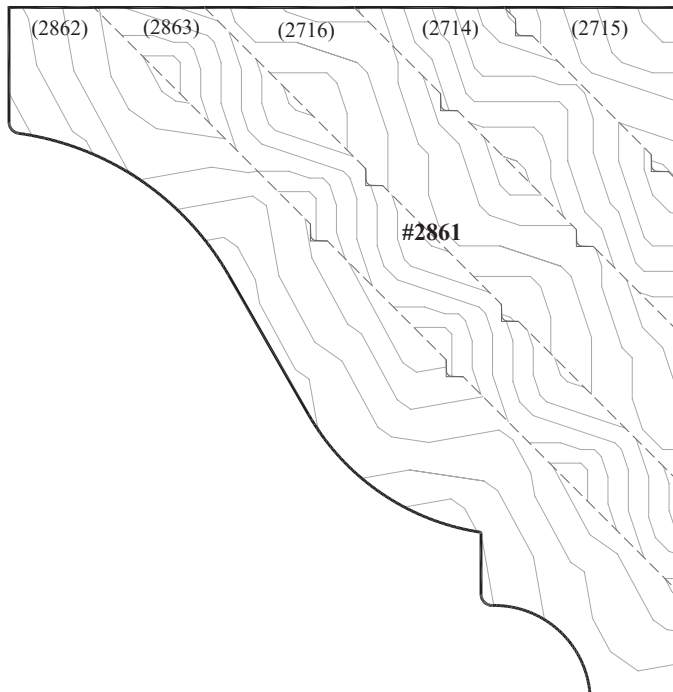

Canopy Molding with Matching Crown Molding

Matching Crown Molding

Curved Canopy Molding

Straight Canopy Molding

**#2861**  
PC: M101 + 4 Assembly Fees  
Sq Ft: 11.0  
Price Class applies to straight stock molding only  
*Five pieces assembled by WalzCraft.*