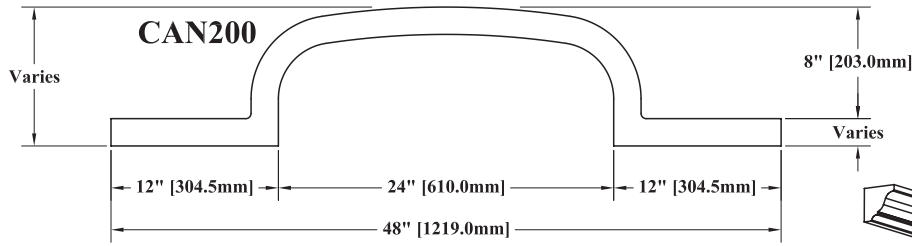

**Canopy Styles**

*Below Canopy Styles have been drawn using Canopy Molding #2179.*

► **For PRICING** ► See Section **N.10** in our Wholesale Pricing Catalog.

Canopy Styles

Below Canopy Styles have been drawn using Canopy Molding #2179.

► For PRICING ► See Section N.10 in our Wholesale Pricing Catalog.

N

**Canopy Molding with Matching Crown Molding**

**Matching Crown Molding**

**Curved Canopy Molding**

**Straight Canopy Molding**

**#2702**  
 PC: M101 + 2 Assembly Fees  
 Sq Ft: 4.12  
 Price Class applies to straight stock molding only  
 Three pieces, assembled by WalzCraft.