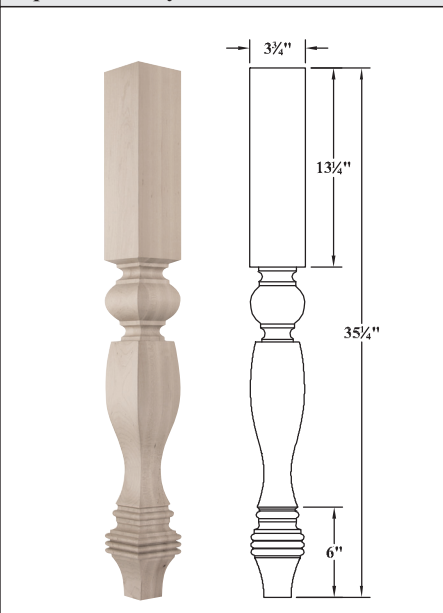

Square Country French Column - 060260

Wood Species	Color/Grain	Grade	WCI #
ALDER		Nat / Std Grade	176894
CHERRY		Nat / Std Grade	176895
MAPLE - HARD		Nat / Std Grade	176896
MAPLE - SOFT		Nat / Std Grade	176898
OAK - RED		Nat / Std Grade	176893

Size: 3 3/4"W x 3 3/4"D x 35 1/4"H