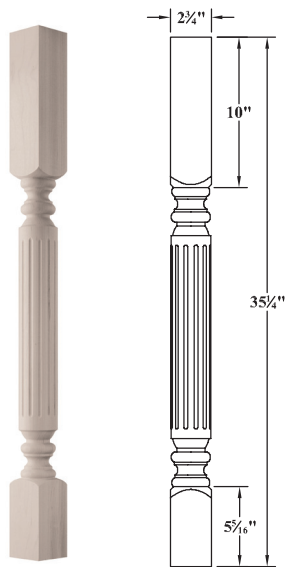

Sm. Fluted Roman Classic Column - 082740

Wood Species	Color/Grain	Grade	WCI #
ALDER		Nat / Std Grade	176921
CHERRY		Nat / Std Grade	176923
MAPLE - HARD		Nat / Std Grade	176925
OAK - RED		Nat / Std Grade	176919

Size: 2 1/4"W x 2 1/4"D x 35 1/4"H