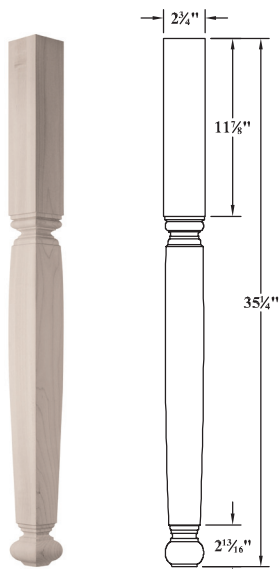

Sm. Square Estate Column - 042760

Wood Species	Color/Grain	Grade	WCI #
ALDER		Nat / Std Grade	176879
CHERRY		Nat / Std Grade	176881
MAPLE - HARD		Nat / Std Grade	176883
MAPLE - SOFT		Nat / Std Grade	176887
OAK - RED		Nat / Std Grade	176877

Size: 2 1/4"W x 2 1/4"D x 35 1/4"H