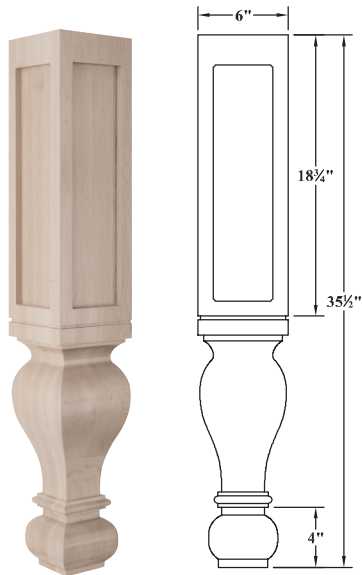

Large Diameter Routed Gaelic Leg - 590228

Wood Species	Color/Grain	Grade	WCI #
ALDER		Nat / Std Grade	177043
CHERRY		Nat / Std Grade	177045
MAPLE - HARD		Nat / Std Grade	177047
OAK-RED		Nat / Std Grade	177041
OAK - WHITE		Nat / Std Grade	177049
WALNUT		Nat / Std Grade	177051

Size: 6"W x 6"D x 35 1/2"H