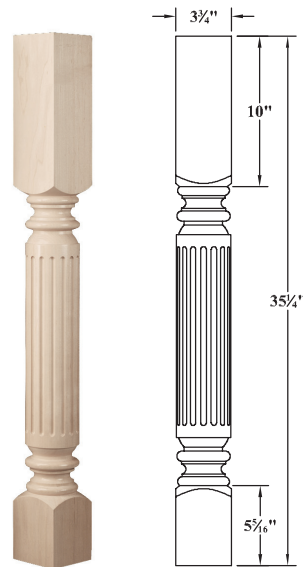

Fluted Roman Classic Column - 080240

Wood Species	Color/Grain	Grade	WCI #
ALDER		Nat / Std Grade	130097
CHERRY		Nat / Std Grade	130095
MAPLE - HARD		Nat / Std Grade	130096
MAPLE - SOFT		Nat / Std Grade	176902
OAK - RED		Nat / Std Grade	130094

Size: 3 3/4"W x 3 3/4"D x 35 1/4"H