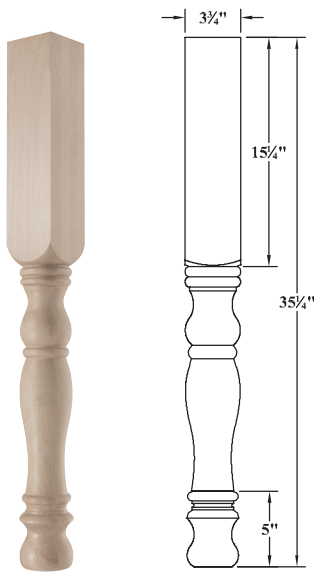

Accent Components

Legs / Posts - Stock Sizes

English Country Column - 000210

Wood Species	Color/Grain	Grade	WCI #
ALDER		Nat / Std Grade	129997
CHERRY		Nat / Std Grade	129995
HICKORY		Nat / Std Grade	176868
MAPLE - HARD		Nat / Std Grade	129996
MAPLE - SOFT		Nat / Std Grade	176869
OAK - RED		Nat / Std Grade	129994

Size: 3 1/4"W x 3 1/4"D x 35 1/4"H