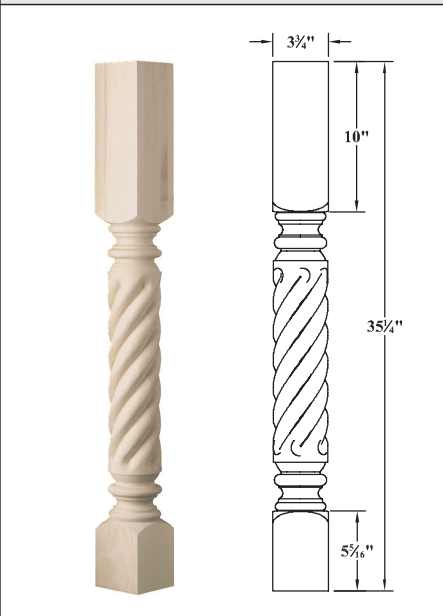

Roped Roman Classic Column - 080230

Wood Species	Color/Grain	Grade	WCI #
ALDER		Nat / Std Grade	130093
CHERRY		Nat / Std Grade	130091
MAPLE - HARD		Nat / Std Grade	130092
MAPLE - SOFT		Nat / Std Grade	176900
OAK - RED		Nat / Std Grade	130090

Size: 3 1/4"W x 3 1/4"D x 35 1/4"H