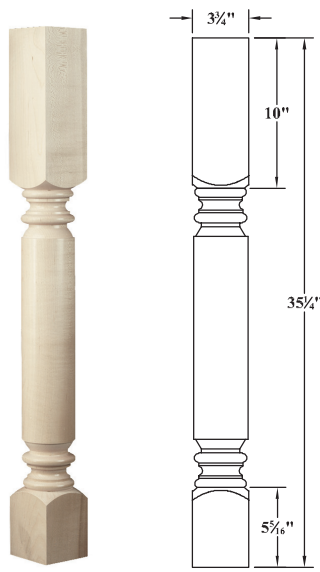

Plain Roman Classic Column - 080210

Wood Species	Color/Grain	Grade	WCI #
ALDER		Nat / Std Grade	130101
CHERRY		Nat / Std Grade	130099
HICKORY		Nat / Std Grade	176857
MAPLE - HARD		Nat / Std Grade	130100
MAPLE - SOFT		Nat / Std Grade	176899
OAK - RED		Nat / Std Grade	130098

Size: 3 3/4"W x 3 3/4"D x 35 1/4"H