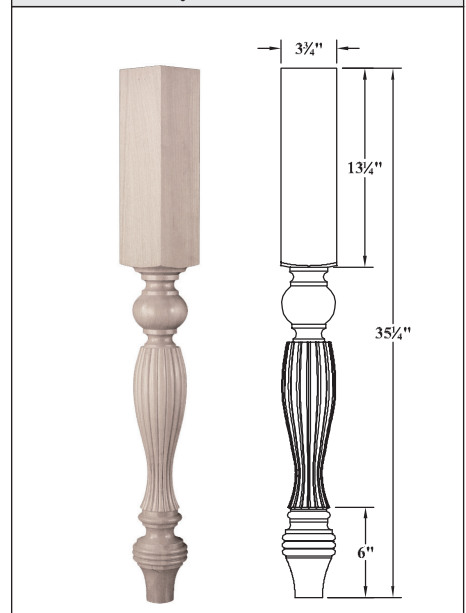

Reeded Country French Column - 060220

Wood Species	Color/Grain	Grade	WCI #
ALDER		Nat / Std Grade	130017
CHERRY		Nat / Std Grade	130014
MAPLE - HARD		Nat / Std Grade	130016
MAPLE - SOFT		Nat / Std Grade	176892
OAK - RED		Nat / Std Grade	176891

Size: 3 3/4"W x 3 3/4"D x 35 1/4"H

► For PRICING ► See Section 03 in our Wholesale Pricing Catalog.