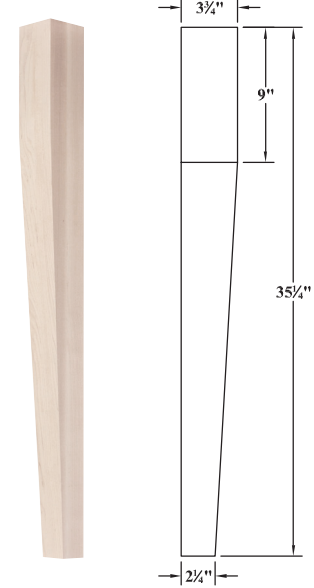

Two Sided Square Tapered Leg - 530210

Wood Species	Color/Grain	Grade	WCI #
ALDER		Nat / Std Grade	149646
CHERRY		Nat / Std Grade	149645
HICKORY		Nat / Std Grade	176848
MAPLE - HARD		Nat / Std Grade	149644
OAK - RED		Nat / Std Grade	149647
	Quarter Sawn	Nat / Std Grade	176850

Size: 3 1/4"W x 3 1/4"D x 35 1/4"H