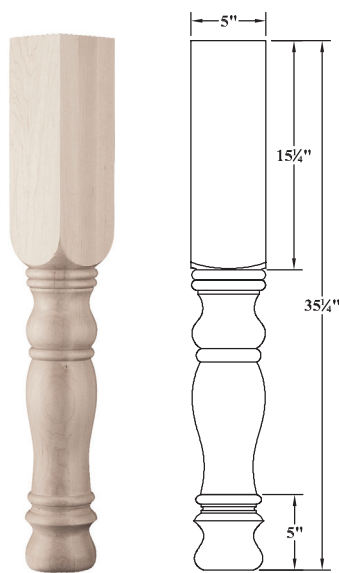

Size: 3 1/2"W x 3 1/2"D x 34 1/2"H

► For PRICING ► See Section 03 in our Wholesale Pricing Catalog.

Size: 3 3/4"W x 3 3/4"D x 35 1/4"H

► For PRICING ► See Section 03 in our Wholesale Pricing Catalog.

Size: 3 1/4"W x 3 1/4"D x 35 1/4"H

**Lg. English Country Column - 210210**

Wood Species	Color/Grain	Grade	WCI #
ALDER		Nat / Std Grade	176958
CHERRY		Nat / Std Grade	176959
HICKORY		Nat / Std Grade	176960
MAPLE - HARD		Nat / Std Grade	176961
OAK - RED		Nat / Std Grade	176957