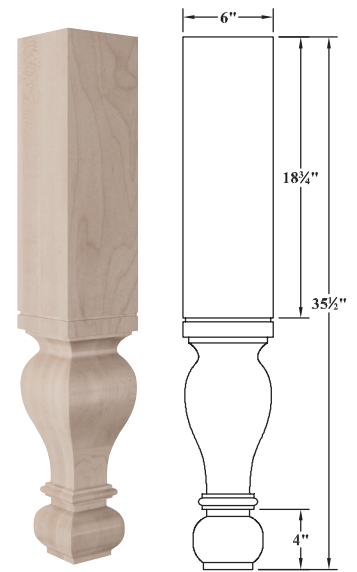

Size: 3 1/4"W x 3 1/4"D x 35 1/4"H

► For PRICING ► See Section 03 in our Wholesale Pricing Catalog.

## Legs / Posts - Stock Sizes

Size: 3"W x 3"D x 35 1/2"H

**Madeline Traditional Column - 100218**

Wood Species	Color/Grain	Grade	WCI #
ALDER		Nat / Std Grade	176941
CHERRY		Nat / Std Grade	176943
MAPLE - HARD		Nat / Std Grade	176945
OAK-RED		Nat / Std Grade	176939
WALNUT		Nat / Std Grade	176947

Size: 6"W x 6"D x 35 1/2"H

**Large Diameter Gaelic Leg - 590227**

Wood Species	Color/Grain	Grade	WCI #
ALDER		Nat / Std Grade	177031
CHERRY		Nat / Std Grade	177033
MAPLE - HARD		Nat / Std Grade	177035
OAK - RED		Nat / Std Grade	177029
OAK - WHITE		Nat / Std Grade	177037
WALNUT		Nat / Std Grade	177039