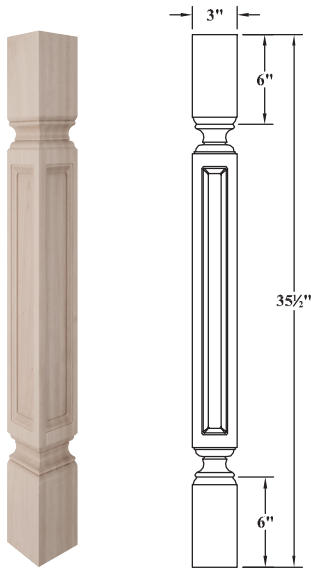

Legs / Posts - Stock Sizes

Accent Components

Madeline Small Island Column - 110218

Wood Species	Color/Grain	Grade	WCI #
ALDER		Nat / Std Grade	176951
CHERRY		Nat / Std Grade	176953
MAPLE - HARD		Nat / Std Grade	176955
OAK-RED		Nat / Std Grade	176949

Size: 3"W x 3"D x 35 1/2"H