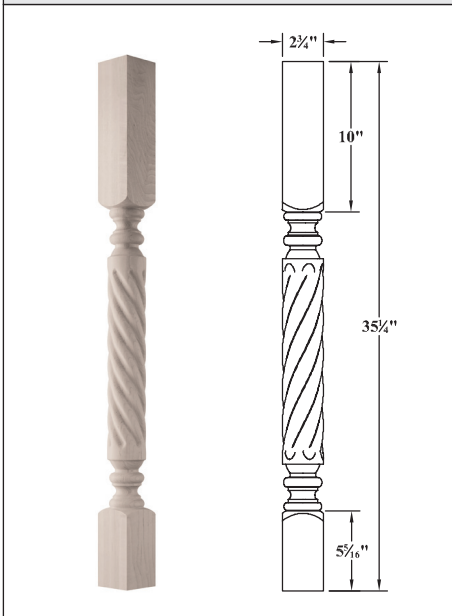

Legs / Posts - Stock Sizes

Accent Components

Sm. Roped Roman Classic Column - 082730

Wood Species	Color/Grain	Grade	WCI #
ALDER		Nat / Std Grade	176913
CHERRY		Nat / Std Grade	176915
MAPLE - HARD		Nat / Std Grade	176917
OAK - RED		Nat / Std Grade	177440

Size: 2 1/4"W x 2 1/4"D x 35 1/4"H