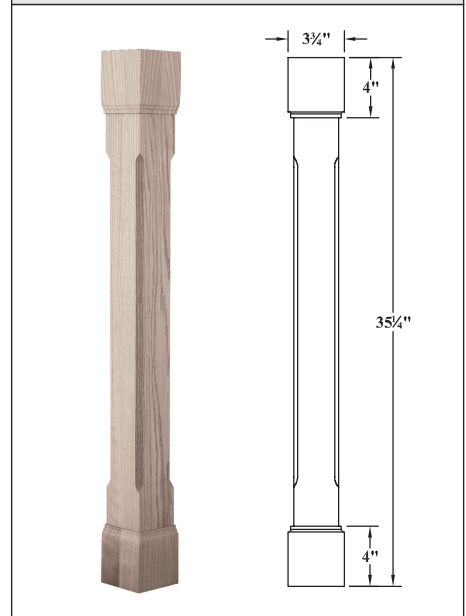

Metro Island Column - 090215

Wood Species	Color/Grain	Grade	WCI #
ALDER		Nat / Std Grade	176929
CHERRY		Nat / Std Grade	176931
MAPLE - HARD		Nat / Std Grade	176933
MAPLE - SOFT		Nat / Std Grade	176937
OAK - RED		Nat / Std Grade	176927

Size: 3 3/4"W x 3 3/4"D x 35 1/4"H