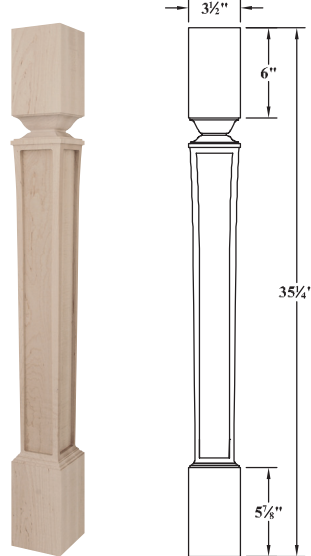

Size: 3 1/4"W x 3 1/4"D x 35 1/4"H

► For PRICING ► See Section 03 in our Wholesale Pricing Catalog.

Size: 6"W x 6"D x 35 1/2"H

**Large Diameter Routed Gaelic Leg - 590228**

Wood Species	Color/Grain	Grade	WCI #
ALDER		Nat / Std Grade	177043
CHERRY		Nat / Std Grade	177045
MAPLE - HARD		Nat / Std Grade	177047
OAK-RED		Nat / Std Grade	177041
OAK - WHITE		Nat / Std Grade	177049
WALNUT		Nat / Std Grade	177051

Size: 6"W x 6"D x 35 1/2"H

**Plain Nouveau Island Column - 250210**

*Note: Can be used with Abbey, Basilica and Tudor Island Column Inserts (Section 05).*

Wood Species	Color/Grain	Grade	WCI #
ALDER		Nat / Std Grade	176979
CHERRY		Nat / Std Grade	176980
MAPLE - HARD		Nat / Std Grade	176981
OAK-RED		Nat / Std Grade	176978

Size: 3 1/2"W x 3 1/2"D x 35 1/4"H

▶ For PRICING ▶ See Section 03 in our Wholesale Pricing Catalog.