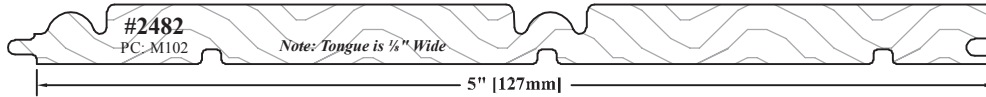

Wainscot

Tongue & Groove

Tongue & Groove Wainscot Molding Notes

1) Pricing	Please see <i>Section Q4</i> of the Wholesale Pricing Catalog.
2) Lengths	8' Lengths
	Cut-to-Length
	Random Lengths
	<ul style="list-style-type: none"> • Minimum of 200 lineal feet in the same molding and wood species/grade. • Will vary in length from 36" to 96" when shipping via small package carrier. • Will vary in length from 36" to 144" when being picked up or shipping via common carrier. • Choice of wood species/grade can impact the availability of lengths greater than 96".