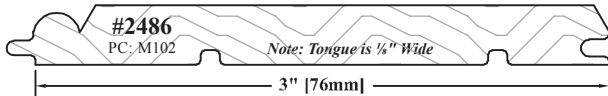

Wainscot

Tongue & Groove

Tongue & Groove Wainscot Molding Notes

1) Pricing	Please see <i>Section Q4</i> of the Wholesale Pricing Catalog.
2) Lengths	8' Lengths
	Cut-to-Length
	Random Lengths
	<ul style="list-style-type: none"> • Minimum of 200 lineal feet in the same molding and wood species/grade. • Will vary in length from 36" to 96" when shipping via small package carrier. • Will vary in length from 36" to 144" when being picked up or shipping via common carrier. • Choice of wood species/grade can impact the availability of lengths greater than 96".