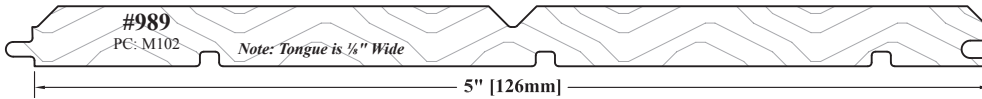

Wainscot

Tongue & Groove

Tongue & Groove Wainscot Molding Notes

1) Pricing	Please see <i>Section Q4</i> of the Wholesale Pricing Catalog.
2) Lengths	8' Lengths
	Cut-to-Length
	Random Lengths
	<ul style="list-style-type: none"> • Minimum of 200 lineal feet in the same molding and wood species/grade. • Will vary in length from 36" to 96" when shipping via small package carrier. • Will vary in length from 36" to 144" when being picked up or shipping via common carrier. • Choice of wood species/grade can impact the availability of lengths greater than 96".