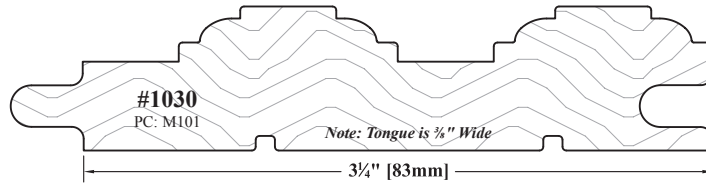

Wainscot

Tongue & Groove

Tongue & Groove Wainscot Molding Notes

1) Pricing	Please see <i>Section Q4</i> of the Wholesale Pricing Catalog.
2) Lengths	8' Lengths
	Cut-to-Length
	Random Lengths
	<ul style="list-style-type: none"> • Minimum of 200 lineal feet in the same molding and wood species/grade. • Will vary in length from 36" to 96" when shipping via small package carrier. • Will vary in length from 36" to 144" when being picked up or shipping via common carrier. • Choice of wood species/grade can impact the availability of lengths greater than 96".