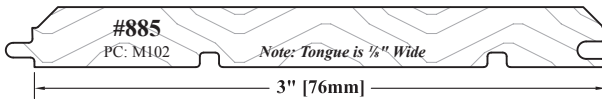

Wainscot

Tongue & Groove

Tongue & Groove Wainscot Molding Notes

1) Pricing	Please see <i>Section Q4</i> of the Wholesale Pricing Catalog.
2) Lengths	8' Lengths
	Cut-to-Length
	Random Lengths
	<ul style="list-style-type: none"> • Minimum of 200 lineal feet in the same molding and wood species/grade. • Will vary in length from 36" to 96" when shipping via small package carrier. • Will vary in length from 36" to 144" when being picked up or shipping via common carrier. • Choice of wood species/grade can impact the availability of lengths greater than 96".