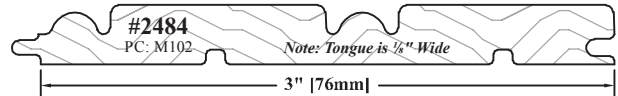

Wainscot

Tongue & Groove

Tongue & Groove Wainscot Molding Notes

1) Pricing	Please see <i>Section Q4</i> of the Wholesale Pricing Catalog.
2) Lengths	8' Lengths
	Cut-to-Length
	Random Lengths
	<ul style="list-style-type: none"> • Minimum of 200 lineal feet in the same molding and wood species/grade. • Will vary in length from 36" to 96" when shipping via small package carrier. • Will vary in length from 36" to 144" when being picked up or shipping via common carrier. • Choice of wood species/grade can impact the availability of lengths greater than 96".