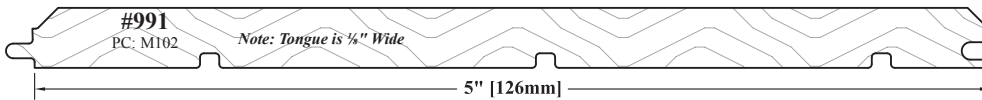

Wainscot

Tongue & Groove

Tongue & Groove Wainscot Molding Notes

1) Pricing	Please see <i>Section Q4</i> of the Wholesale Pricing Catalog.
2) Lengths	8' Lengths
	Cut-to-Length
	Random Lengths
	<ul style="list-style-type: none"> • Minimum of 200 lineal feet in the same molding and wood species/grade. • Will vary in length from 36" to 96" when shipping via small package carrier. • Will vary in length from 36" to 144" when being picked up or shipping via common carrier. • Choice of wood species/grade can impact the availability of lengths greater than 96".