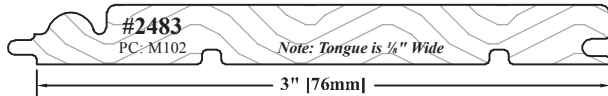

Wainscot

Tongue & Groove

Tongue & Groove Wainscot Molding Notes

1) Pricing	Please see <i>Section Q4</i> of the Wholesale Pricing Catalog.
2) Lengths	8' Lengths
	Cut-to-Length
	Random Lengths
	<ul style="list-style-type: none"> • Minimum of 200 lineal feet in the same molding and wood species/grade. • Will vary in length from 36" to 96" when shipping via small package carrier. • Will vary in length from 36" to 144" when being picked up or shipping via common carrier. • Choice of wood species/grade can impact the availability of lengths greater than 96".