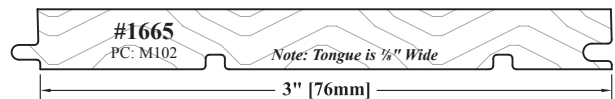

Wainscot

Tongue & Groove

Tongue & Groove Wainscot Molding Notes

1) Pricing	Please see <i>Section Q4</i> of the Wholesale Pricing Catalog.
2) Lengths	8' Lengths
	Cut-to-Length
	Random Lengths
	<ul style="list-style-type: none"> • Minimum of 200 lineal feet in the same molding and wood species/grade. • Will vary in length from 36" to 96" when shipping via small package carrier. • Will vary in length from 36" to 144" when being picked up or shipping via common carrier. • Choice of wood species/grade can impact the availability of lengths greater than 96".