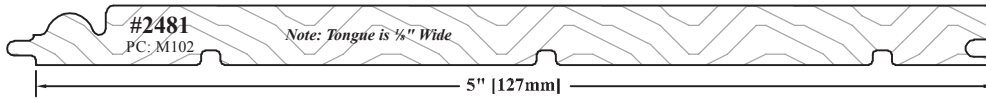

Wainscot

Tongue & Groove

Tongue & Groove Wainscot Molding Notes

1) Pricing	Please see <i>Section Q4</i> of the Wholesale Pricing Catalog.
2) Lengths	8' Lengths
	Cut-to-Length
	Random Lengths
	<ul style="list-style-type: none"> • Minimum of 200 lineal feet in the same molding and wood species/grade. • Will vary in length from 36" to 96" when shipping via small package carrier. • Will vary in length from 36" to 144" when being picked up or shipping via common carrier. • Choice of wood species/grade can impact the availability of lengths greater than 96".