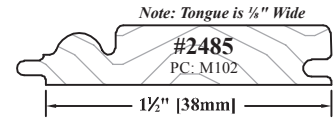

Wainscot

Tongue & Groove

Tongue & Groove Wainscot Molding Notes

1) Pricing	Please see <i>Section Q4</i> of the Wholesale Pricing Catalog.
2) Lengths	8' Lengths
	Cut-to-Length
	Random Lengths
	<ul style="list-style-type: none"> • Minimum of 200 lineal feet in the same molding and wood species/grade. • Will vary in length from 36" to 96" when shipping via small package carrier. • Will vary in length from 36" to 144" when being picked up or shipping via common carrier. • Choice of wood species/grade can impact the availability of lengths greater than 96".