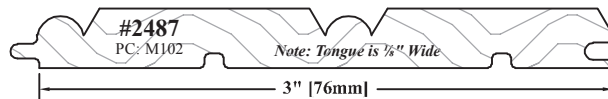

Wainscot

Tongue & Groove

Tongue & Groove Wainscot Molding Notes

1) Pricing	Please see <i>Section Q4</i> of the Wholesale Pricing Catalog.
2) Lengths	8' Lengths
	Cut-to-Length
	Random Lengths
	<ul style="list-style-type: none"> • Minimum of 200 lineal feet in the same molding and wood species/grade. • Will vary in length from 36" to 96" when shipping via small package carrier. • Will vary in length from 36" to 144" when being picked up or shipping via common carrier. • Choice of wood species/grade can impact the availability of lengths greater than 96".