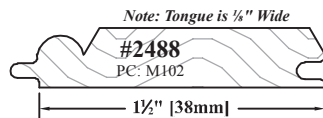

Wainscot

Tongue & Groove

Tongue & Groove Wainscot Molding Notes

1) Pricing	Please see <i>Section Q4</i> of the Wholesale Pricing Catalog.
2) Lengths	8' Lengths
	Cut-to-Length
	Random Lengths
	<ul style="list-style-type: none"> • Minimum of 200 lineal feet in the same molding and wood species/grade. • Will vary in length from 36" to 96" when shipping via small package carrier. • Will vary in length from 36" to 144" when being picked up or shipping via common carrier. • Choice of wood species/grade can impact the availability of lengths greater than 96".