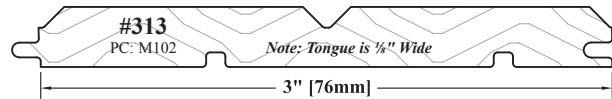

Wainscot

Tongue & Groove

Tongue & Groove Wainscot Molding Notes

1) Pricing	Please see <i>Section Q4</i> of the Wholesale Pricing Catalog.
2) Lengths	8' Lengths
	Cut-to-Length
	Random Lengths
	<ul style="list-style-type: none"> • Minimum of 200 lineal feet in the same molding and wood species/grade. • Will vary in length from 36" to 96" when shipping via small package carrier. • Will vary in length from 36" to 144" when being picked up or shipping via common carrier. • Choice of wood species/grade can impact the availability of lengths greater than 96".